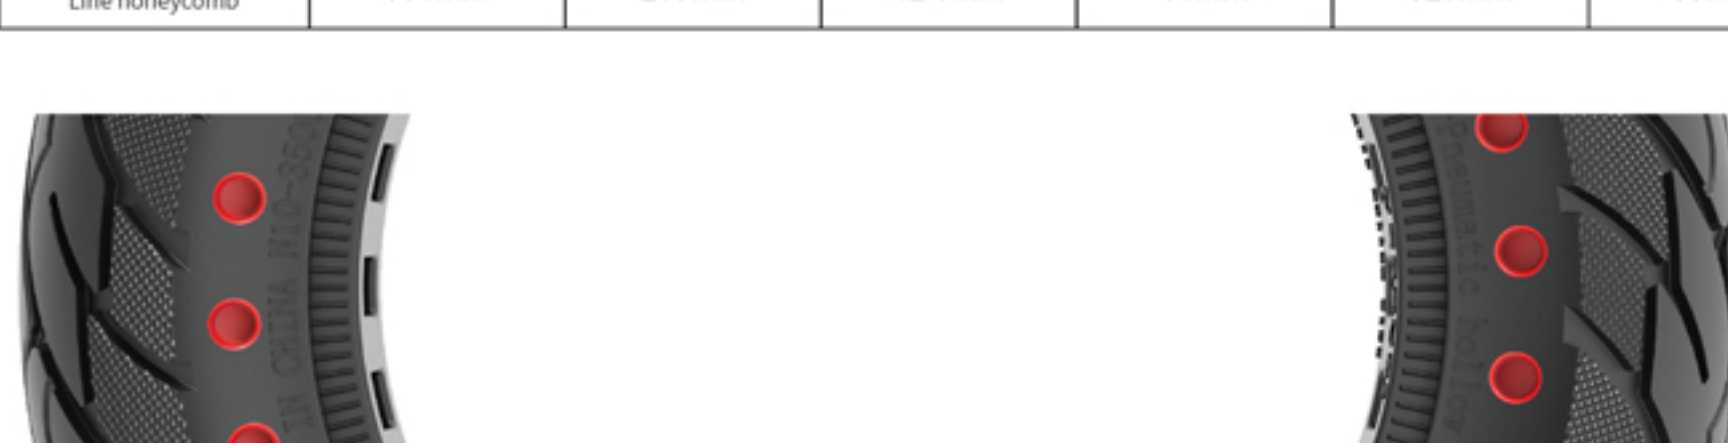

耐动滑板车/电动自行车轮胎系列 NEDONG E-SCOOTER/E-BIKE TIRES

蜂窝·轻弹·超强滤震更舒适
Honeycomb·Light & elastic·Outstanding performance on shock absorption

平衡车/滑板车轮胎系列SCOOTER TIRES

型号: Model	5.5x1.6	6x1.6	6.5x1.8	8x2.0
匹配轮毂直径: Suitable Rim Diameter	105mm		136mm	136mm
匹配轮毂卡槽: Suitable Rim Groove Width	22mm		35mm	24, 26, 35mm

型号: Model	8x2.125	8.5x2.0	10x2.125	10x2.75
匹配轮毂直径: Suitable Rim Diameter	160mm	165mm	165mm	180mm
匹配轮毂卡槽: Suitable Rim Groove Width	41mm	32-34mm	31mm	51, 53mm

型号: Model	8x2.0	8.5x2.0	8.5x2.0	9.5x2.0
匹配轮毂直径: Suitable Rim Diameter	138mm	165mm	165mm	178mm
匹配轮毂卡槽: Suitable Rim Groove Width	25mm	34mm	34mm	35mm

型号: Model	10x2.125	10x2.125	10x2.5	10x2.5	10x2.75
匹配轮毂直径: Suitable Rim Diameter	169mm		178mm	170mm	
匹配轮毂卡槽: Suitable Rim Groove Width	34mm		39, 42mm	50mm	

型号: Model	12x2.125	12x2.5	14x2.125	14x2.5
匹配轮毂直径: Suitable Rim Diameter	218mm		270mm	
匹配轮毂卡槽: Suitable Rim Groove Width	25, 30mm		25mm	40.5mm

型号: Model	14x2.75	16x2.125	16x2.5
匹配轮毂直径: Suitable Rim Diameter	272mm	320mm	
匹配轮毂卡槽: Suitable Rim Groove Width	46mm	30mm	38mm

型号: Model	14x2.75	16x2.125	16x2.5
匹配轮毂直径: Suitable Rim Diameter	272mm	320mm	
匹配轮毂卡槽: Suitable Rim Groove Width	46mm	30mm	38mm

电动自行车轮胎系列 E-BIKE TIRES

型号: Model	12x2.125	12x2.5	14x2.125	14x2.5
匹配轮毂直径: Suitable Rim Diameter	218mm		270mm	
匹配轮毂卡槽: Suitable Rim Groove Width	25, 30mm		25mm	40.5mm

型号: Model	14x2.75	16x2.125	16x2.5
匹配轮毂直径: Suitable Rim Diameter	272mm	320mm	
匹配轮毂卡槽: Suitable Rim Groove Width	46mm	30mm	38mm

型号: Model	14x2.75	16x2.125	16x2.5
匹配轮毂直径: Suitable Rim Diameter	272mm	320mm	
匹配轮毂卡槽: Suitable Rim Groove Width	46mm	30mm	38mm

轮胎参数 TIRE PARAMETERS