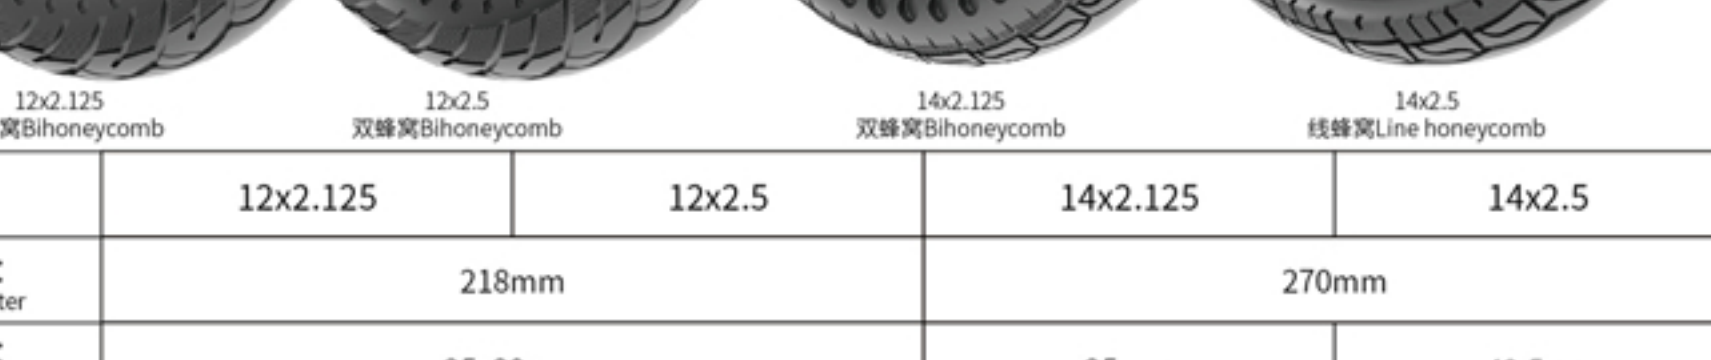

型号: Model	14x2.75	16x2.125	16x2.5
匹配轮毂直径: Suitable Rim Diameter	272mm	320mm	
匹配轮毂卡槽: Suitable Rim Groove Width	46mm	30mm	38mm